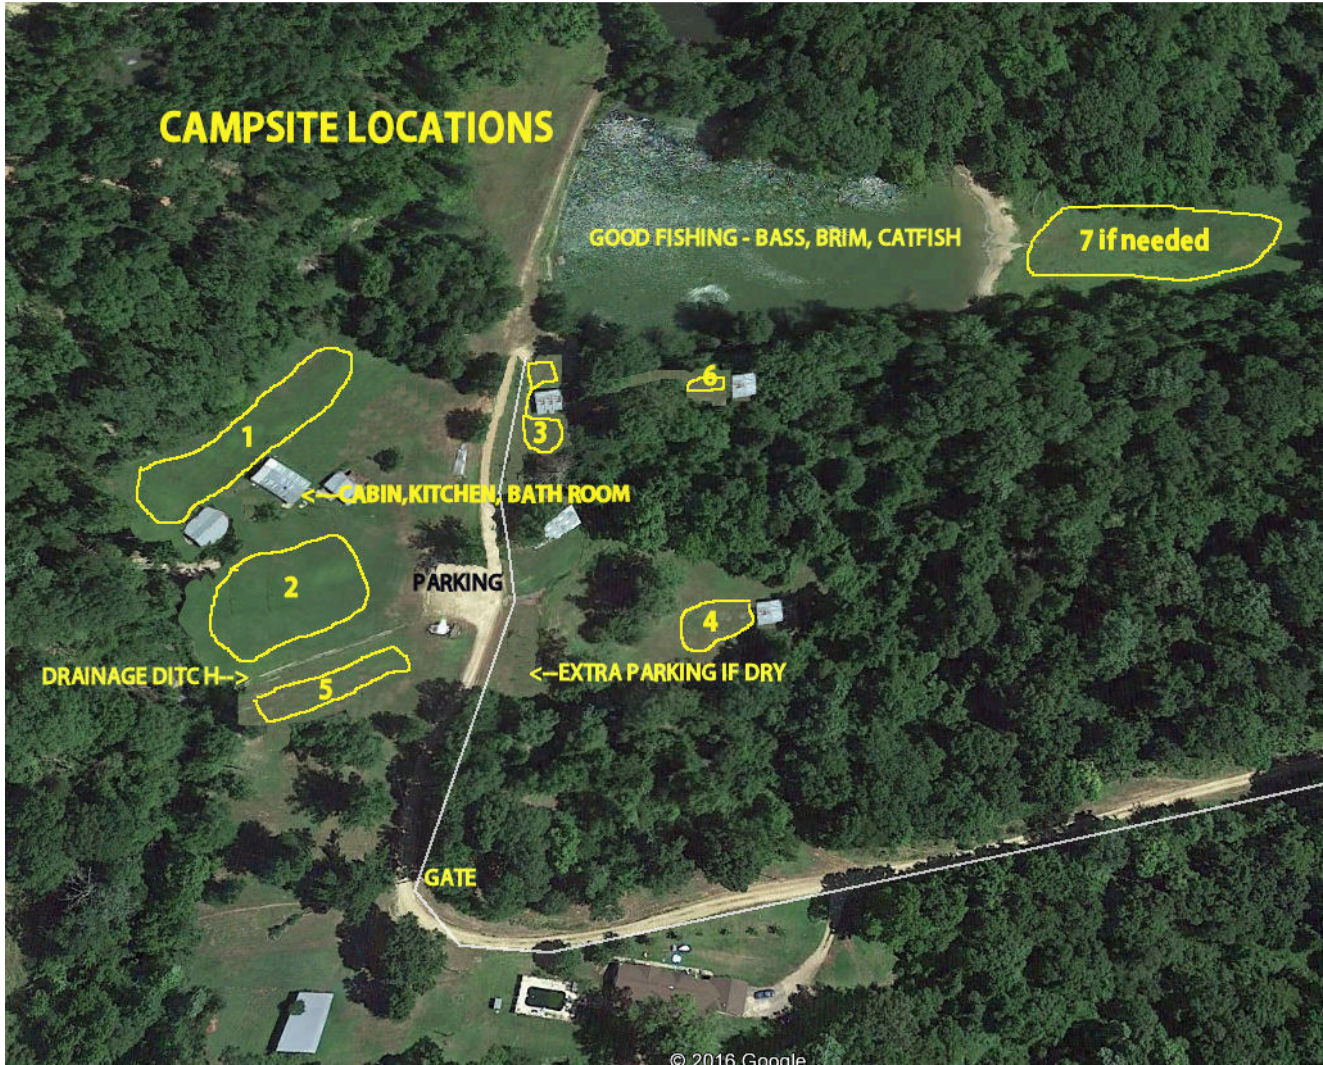

CAMPSITE LOCATIONS

GOOD FISHING - BASS, BRIM, CATFISH

7 if needed

1

CABIN, KITCHEN, BATH ROOM

3

6

2

PARKING

4

DRAINAGE DITCH ->

5

<- EXTRA PARKING IF DRY

GATE